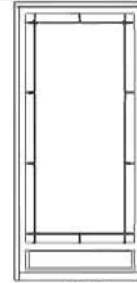

#151
Beveled Border

#152
Traditions

MARATHON

Products Built to Run the Distance

All Weather Steel Products, LLC
Steel Security Products

Storm Series

#3800 Self Storing

No Other Manufacturer Can Provide The Strength and Durability of Our Patented "Marathon" Steel Storm Doors.