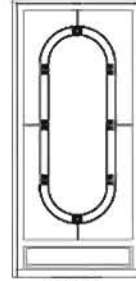

#150
Oval Bevel