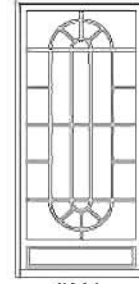

#114
Impressions